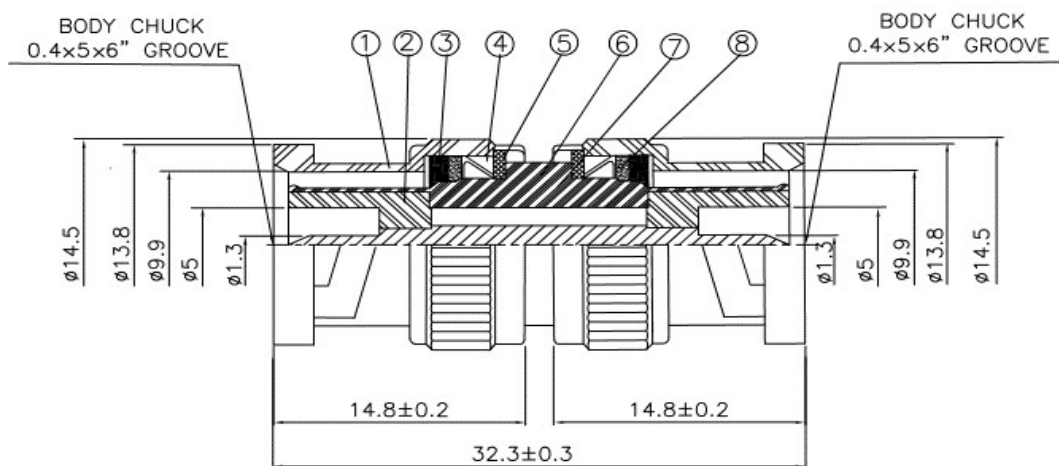

# B-148 BNC Doppelstecker

NO	DESCRIPTION	MATERIAL	Q' TY	FINISH
1	SHELL	BRASS	2	NICKEL
2	INSULATION	DELRIN	2	DELRIN
3	GASKET	RUBBER	2	RUBBER
4	SPRING	SK-5	2	NICKEL
5	WASHER	BRASS	2	NICKEL
6	BODY	BRASS	1	NICKEL
7	PIN	BRASS	1	GOLD
8	WASHER	BRASS	2	NICKEL